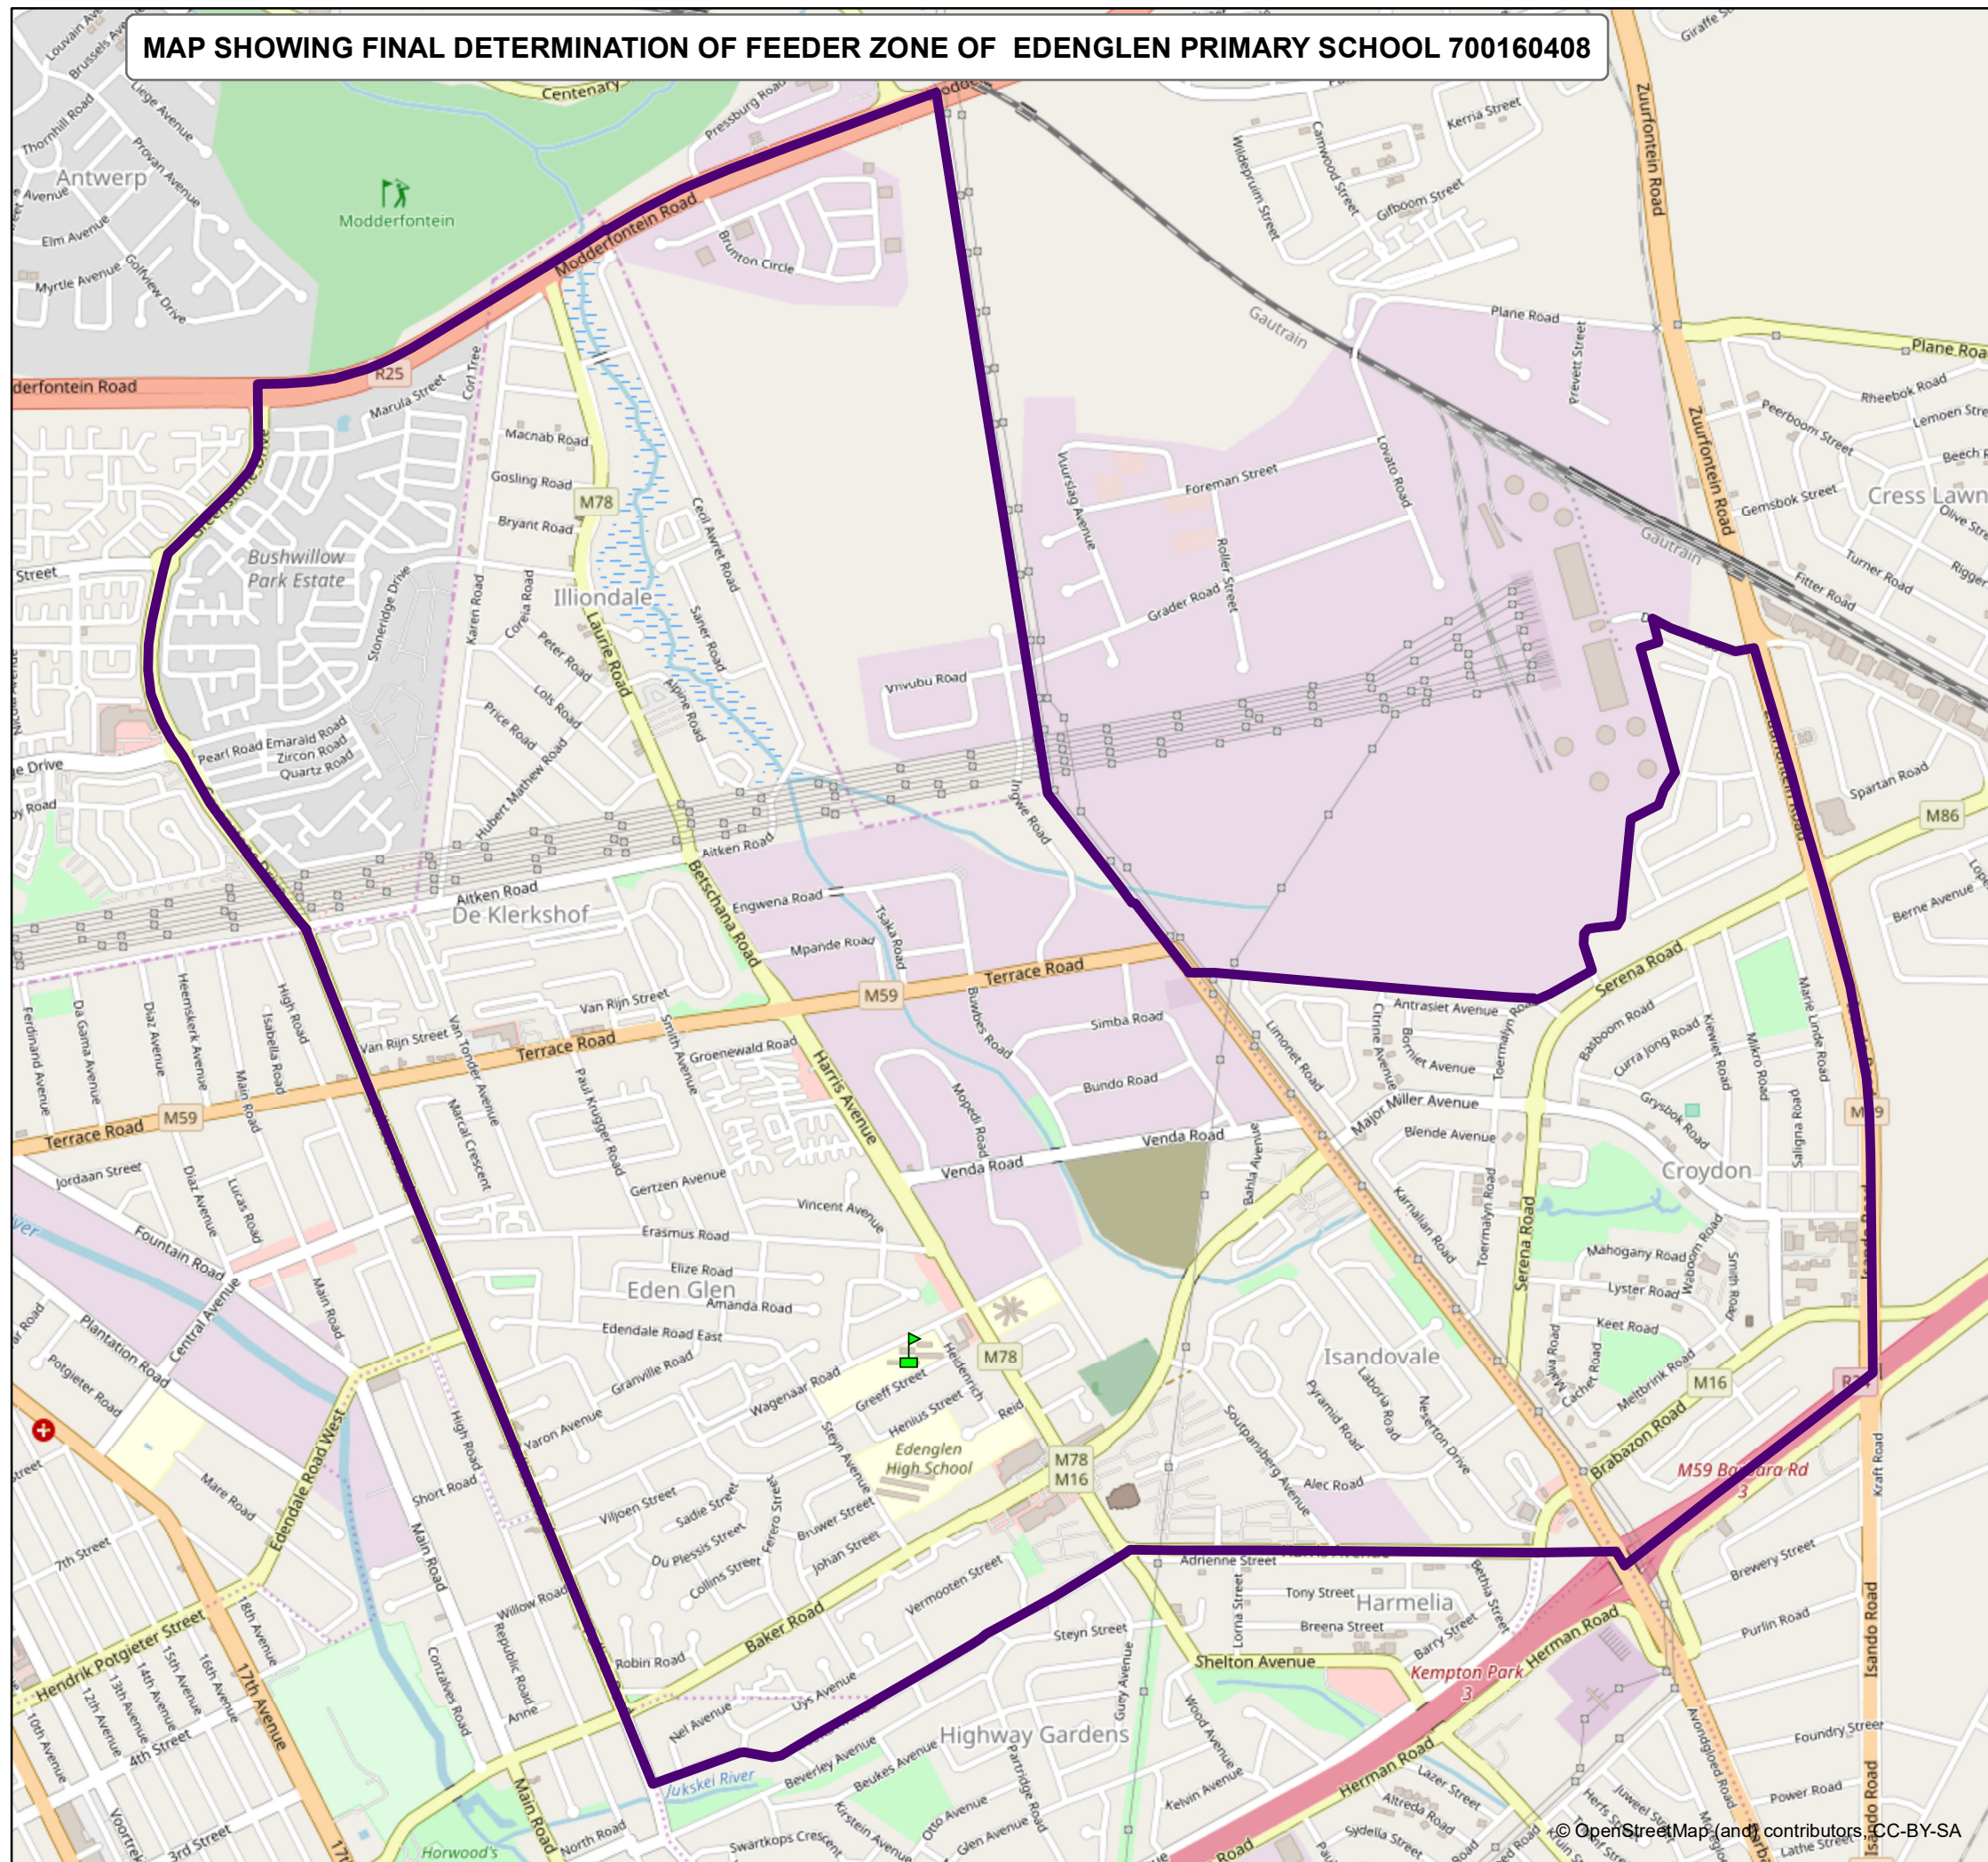

MAP SHOWING FINAL DETERMINATION OF FEEDER ZONE OF EDENGLLEN PRIMARY SCHOOL 700160408

GAUTENG PROVINCE
 EDUCATION
 REPUBLIC OF SOUTH AFRICA

DISTRICT: EKURHULENI NORTH
INSTITUTION:
EDENGLLEN PRIMARY SCHOOL
EMIS NUMBER: 700160408

CIRCUIT NUMBER: 1
 CLUSTER NUMBER: 2

ADDRESS:
 69
 WAGENAAR ROAD
 EDENGLLEN
 EDENVALE
 EDENVALE

LATITUDE: -26.13258
 LONGITUDE: 28.176824

LEGEND

-  SCHOOL
-  FEEDER ZONE

Production date: February 2019
 Prepared by: EMIS

Data Sources:
 OpenStreetMap and Contributors
 Gauteng Department of Education

© OpenStreetMap (and) contributors, CC-BY-SA